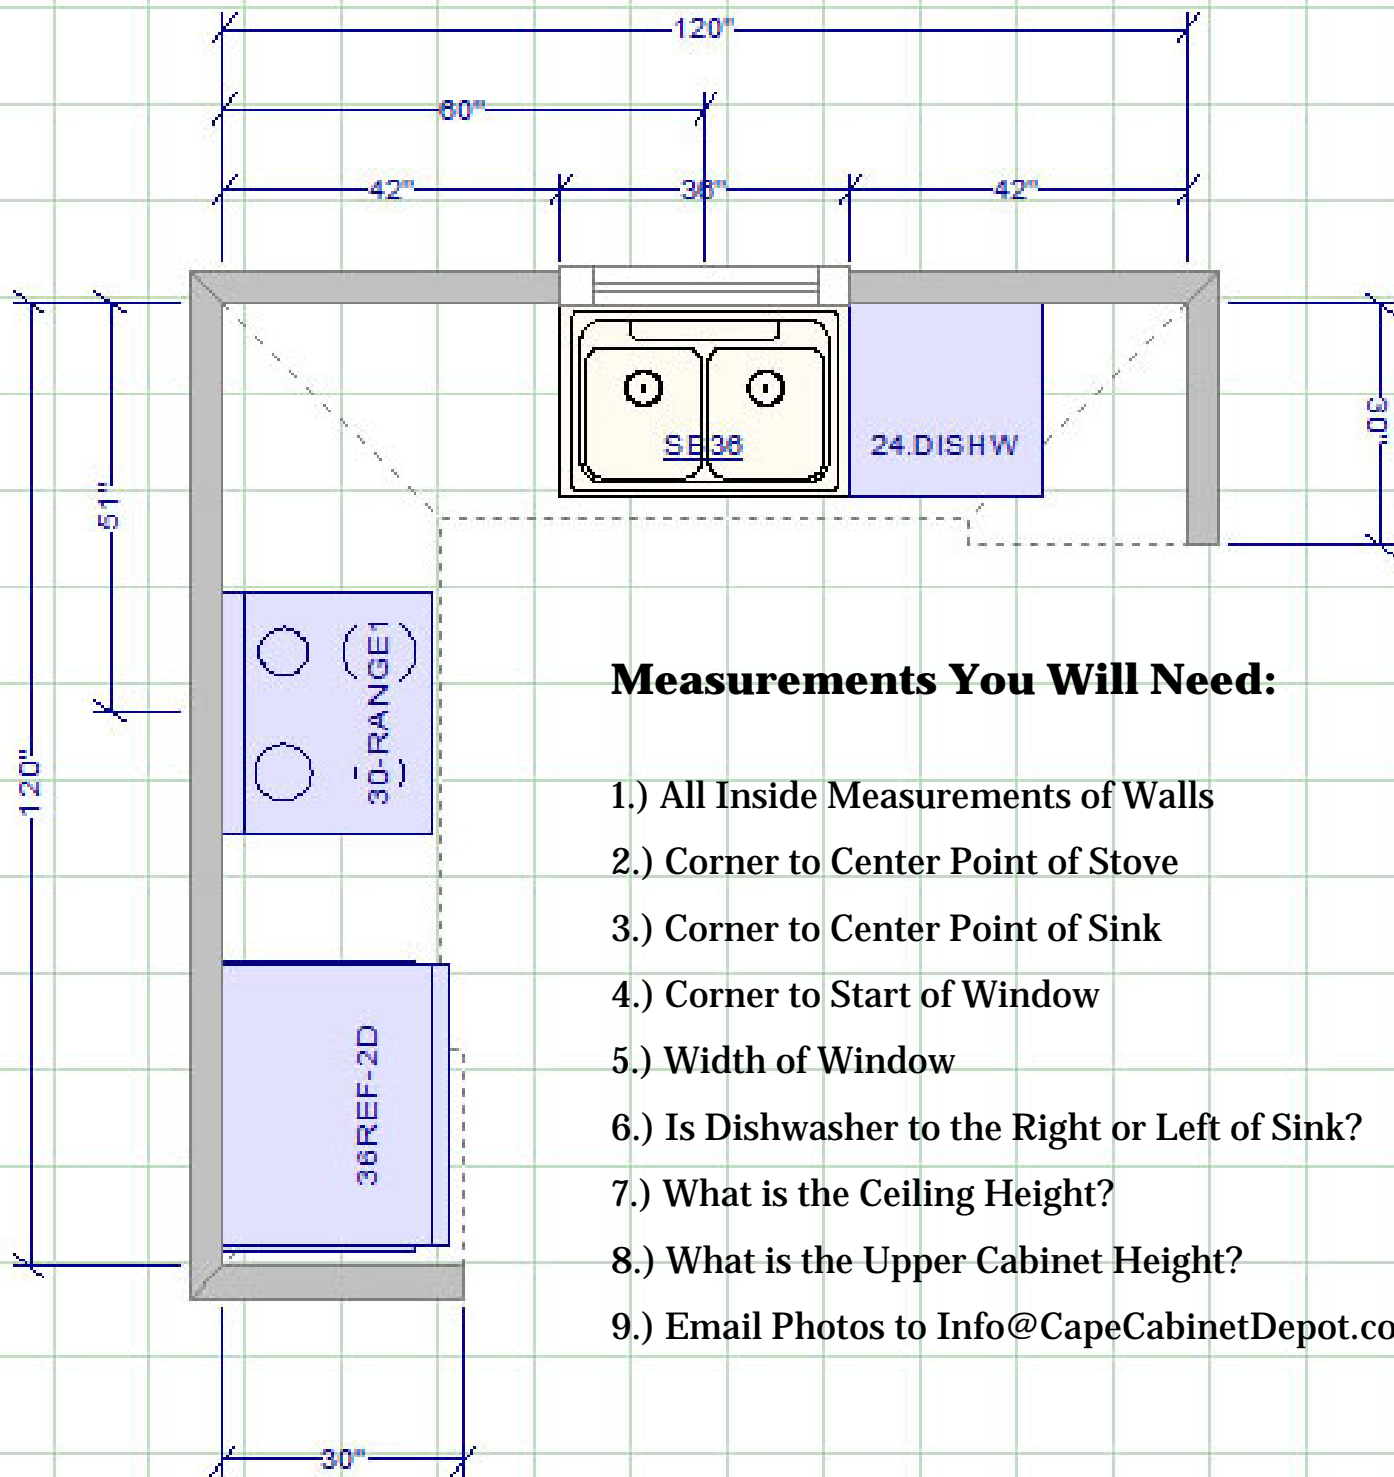

CABINET CAPE DEPOT

Measurements You Will Need:

- 1.) All Inside Measurements of Walls
- 2.) Corner to Center Point of Stove
- 3.) Corner to Center Point of Sink
- 4.) Corner to Start of Window
- 5.) Width of Window
- 6.) Is Dishwasher to the Right or Left of Sink?
- 7.) What is the Ceiling Height?
- 8.) What is the Upper Cabinet Height?
- 9.) Email Photos to Info@CapeCabinetDepot.com